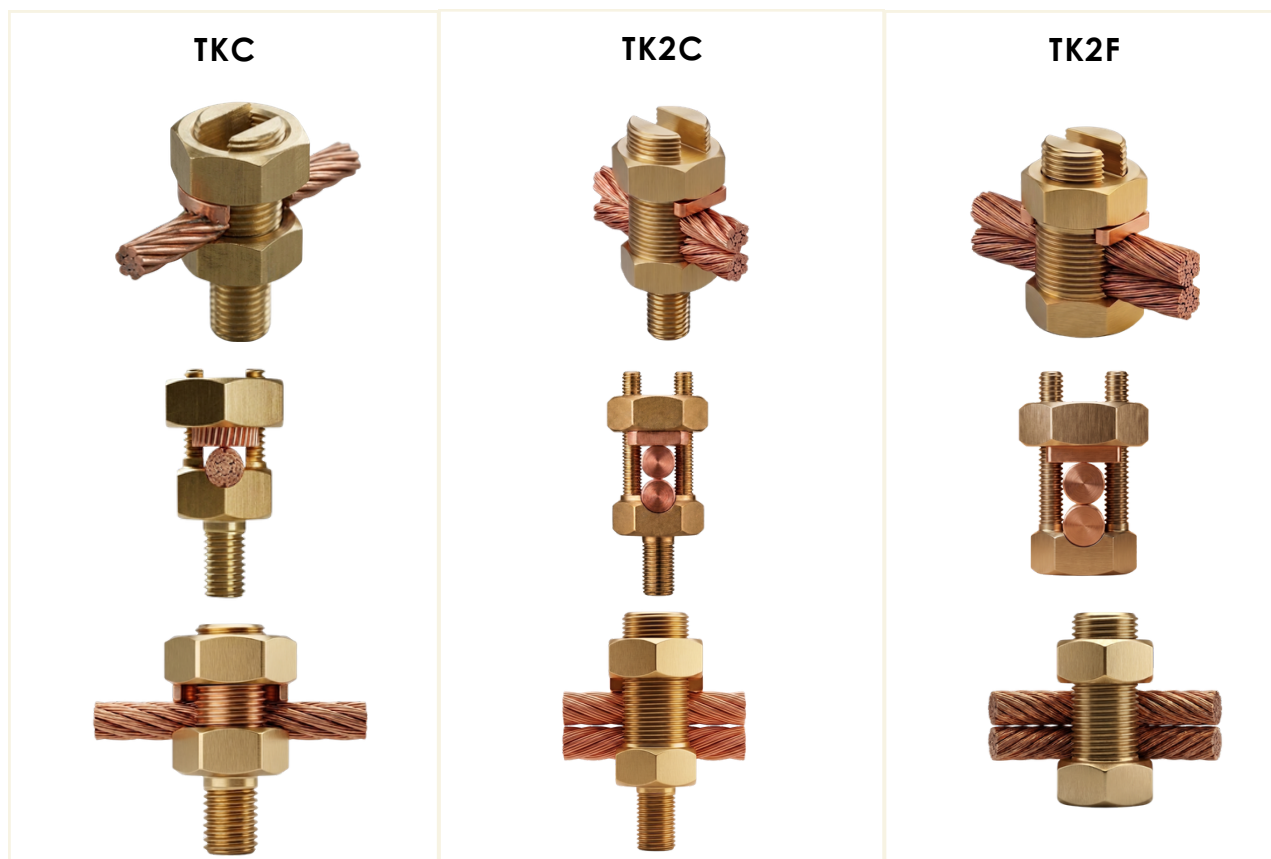

### CONECTOR TKC - TK2C - TK2F

Para uno o dos conductores a una superficie plana.

Bronce

Cable	Un cable Rosca macho	Dos cables Rosca macho	Dos cables Rosca hembra
10 - 7	SG2 TKC 17	SG2 TK2C 17	SG2 TK2F 17
10 - 5	SG2 TKC 20	SG2 TK2C 20	SG2 TK2F 20
10 - 3	SG2 TKC 22	SG2 TK2C 22	SG2 TK2F 22
8 - 2	SG2 TKC 23	SG2 TK2C 23	SG2 TK2F 23
2 - 1/0	SG2 TKC 25	SG2 TK2C 25	SG2 TK2F 25
2 - 2/0	SG2 TKC 26	SG2 TK2C 26	SG2 TK2F 26
1 - 4/0	SG2 TKC 28	SG2 TK2C 28	SG2 TK2F 28
1 - 350	SG2 TKC 31	SG2 TK2C 31	SG2 TK2F 31
3/0 - 500	SG2 TKC 34	SG2 TK2C 34	SG2 TK2F 34